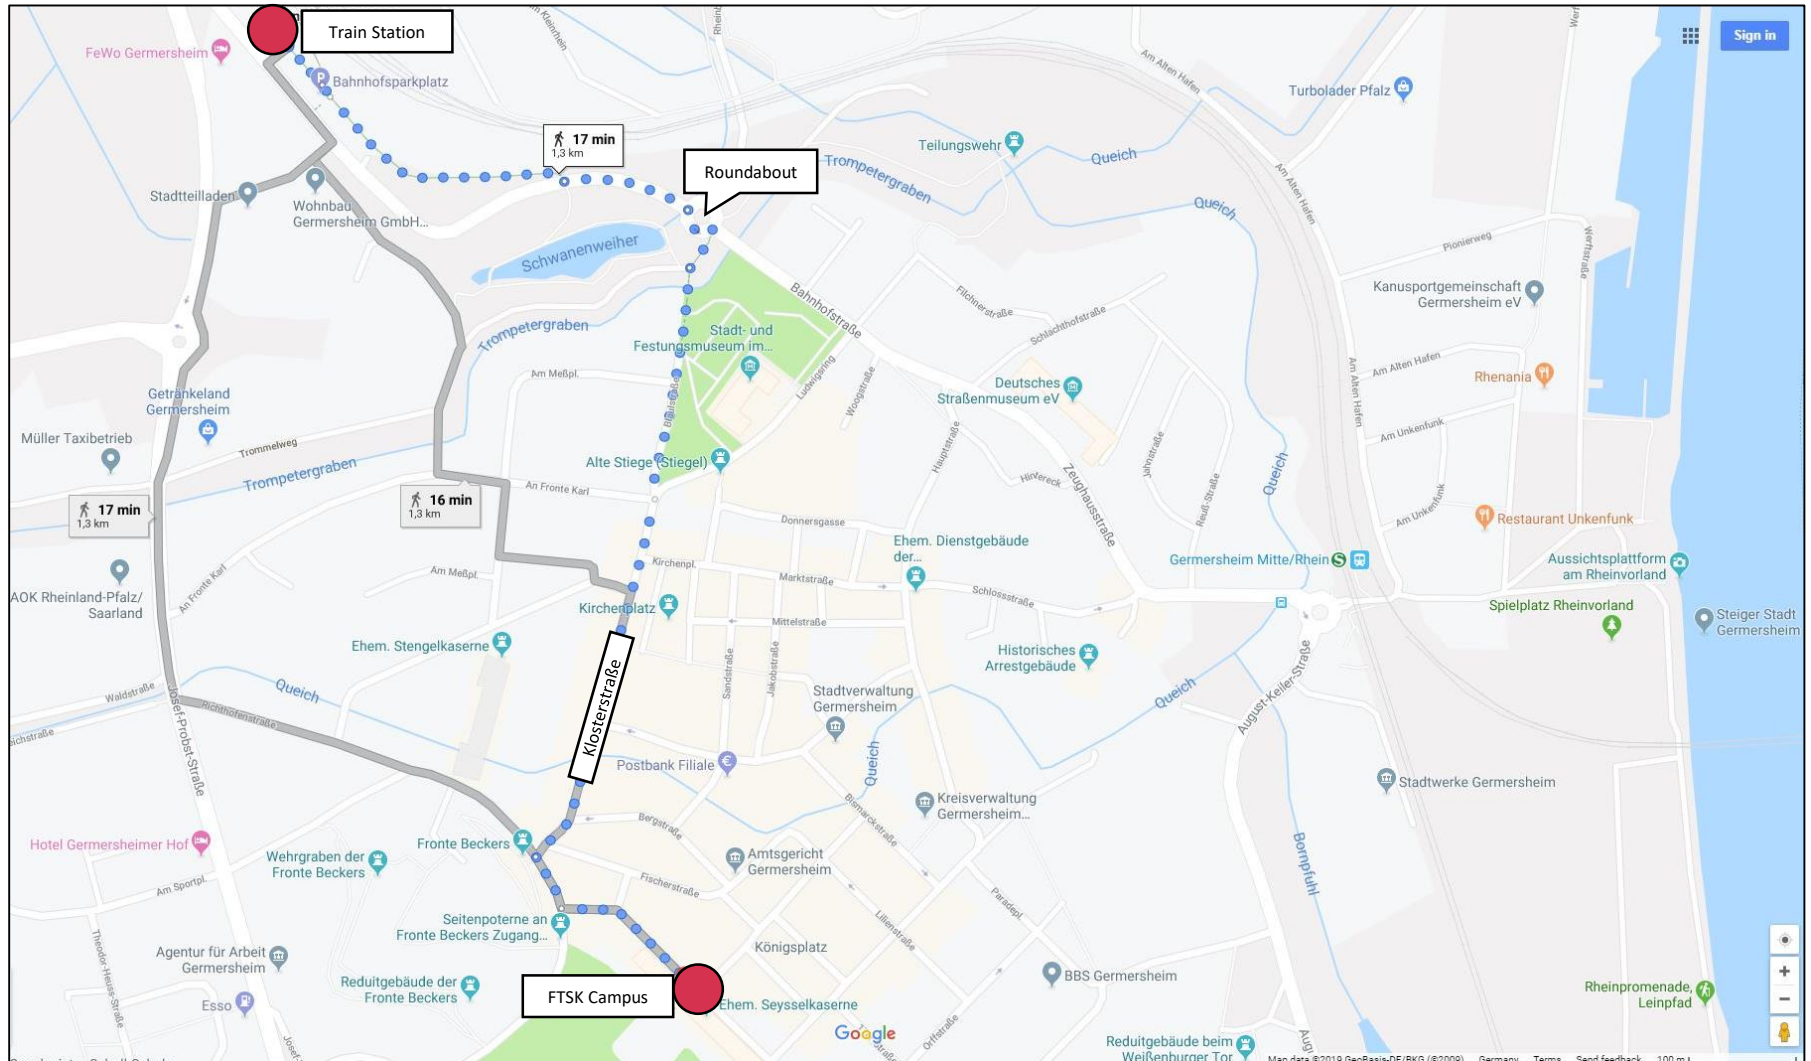

Germersheim

How to get from Germersheim train station to FTSK campus?

Germersheim

How to get from FTSK campus to the reception at Festungslounge?